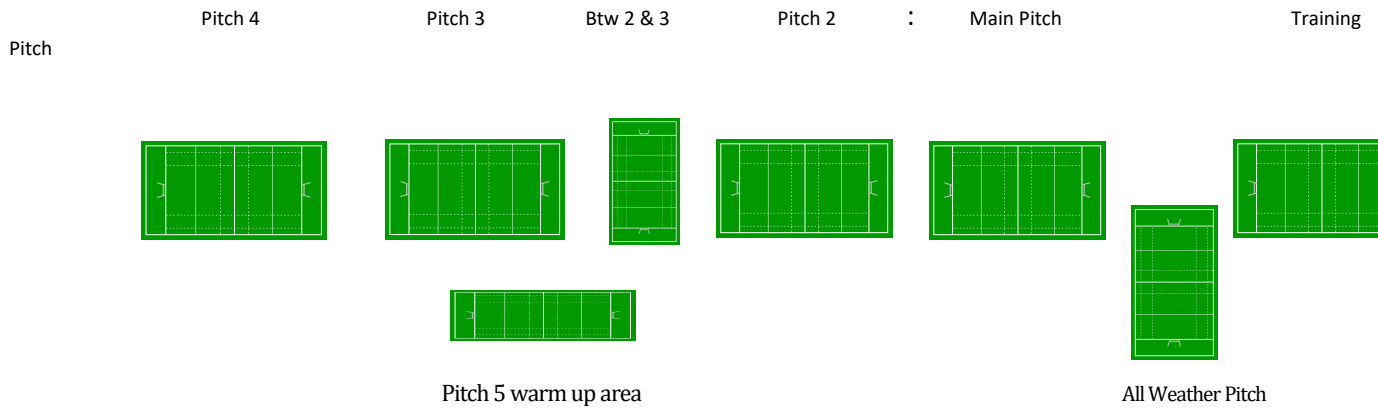

Bandon RFC Pitch layout

Age Group	Season 2018/2019 Find Your Age Group! Player born in 2012 = Age Group U7 etc.
U7	2012
U8	2011
U9	2010
U10	2009
U11	2008
U12	2007
U13	2006
U14	2005
U15	2004
U16	2003
U17	2002
U18.5	2001 & 2000 from Dec 31st to 1st July
U19	2000
U20	1999