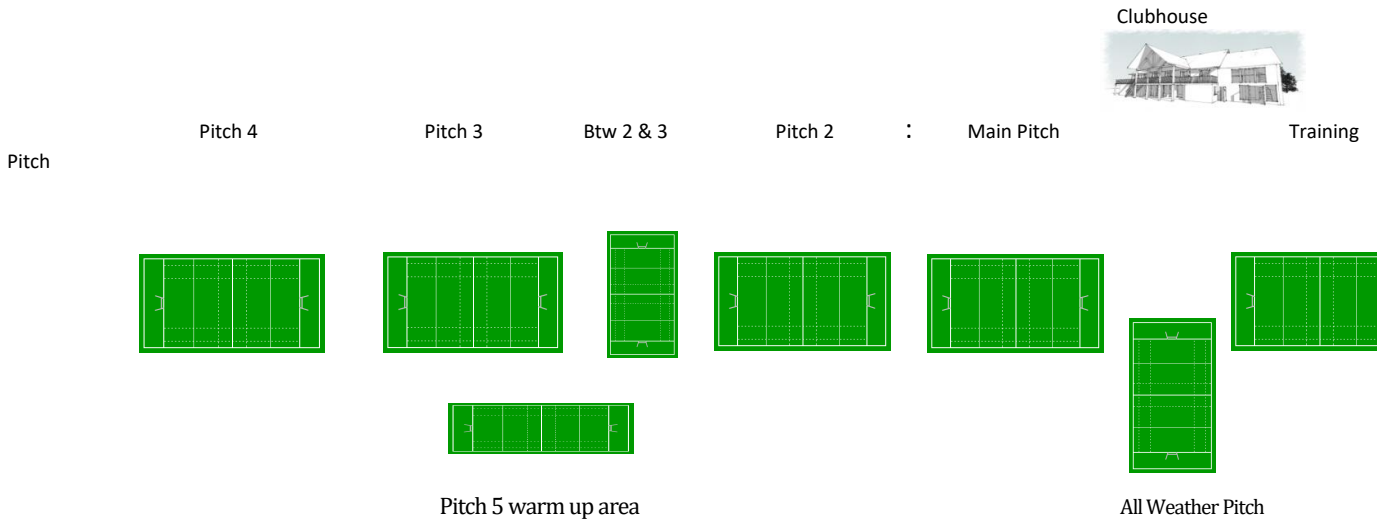

| Age Group | Season 2018/2019 Find Your Age Group! Player born in 2012 = Age Group U7 etc. |
|-----------|--|
| U7 | 2012 |
| U8 | 2011 |
| U9 | 2010 |
| U10 | 2009 |
| U11 | 2008 |
| U12 | 2007 |
| U13 | 2006 |
| U14 | 2005 |
| U15 | 2004 |
| U16 | 2003 |
| U17 | 2002 |
| U18.5 | 2001 & 2000 from Dec 31st to 1st July |
| U19 | 2000 |
| U20 | 1999 |